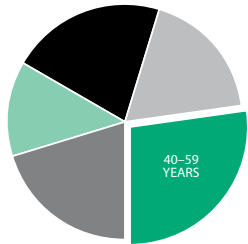

2,700

CAR PARKS 617 ARE UNDERCOVER

5.2m

ANNUAL CUSTOMER VISITS

BIG W, TARGET, ALDI, COLES, WOOLWORTHS

MAJOR RETAILERS

DEMOGRAPHICS

WHITE AND BLUE COLLAR FAMILIES