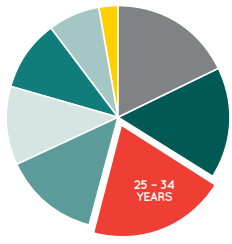

0 - 14 YEARS	17.6%
15 - 24 YEARS	15.7%
25 - 34 YEARS	19.8%
35 - 44 YEARS	13.6%
45 - 54 YEARS	11.2%
55 - 64 YEARS	10.2%
65 - 74 YEARS	7.3%
75+ YEARS	2.8%

117,577

TRADE AREA POPULATION

LEASING ENQUIRIES

JACKLYN OSBORN
M 0413 200 045