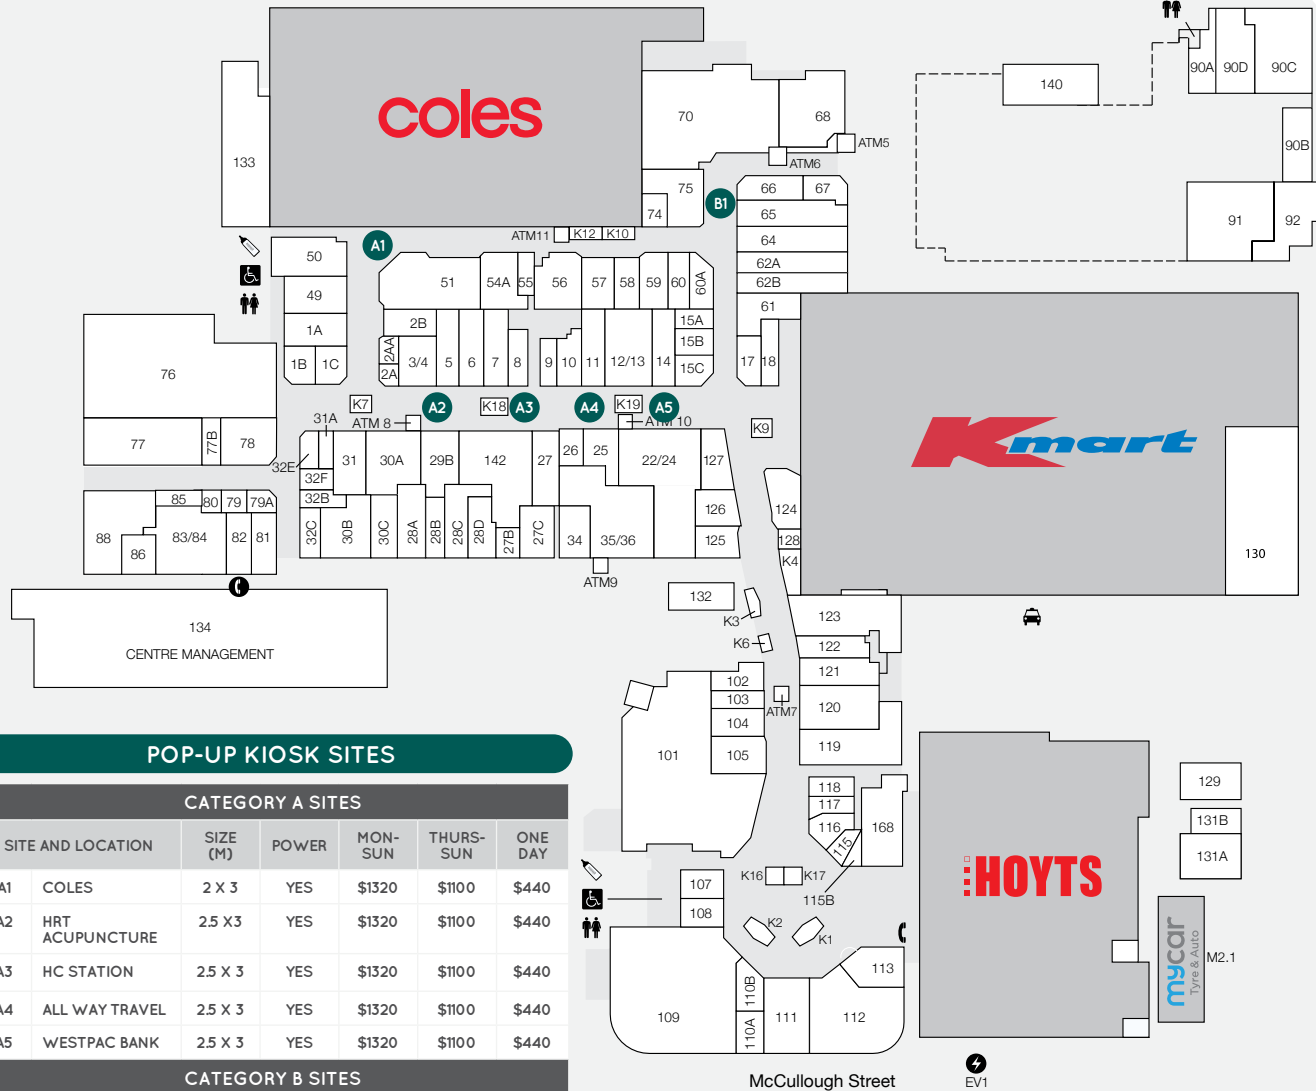

sunnybankplaza

KEY FEATURES

139

NUMBER OF RETAILERS

204m

TOTAL ANNUAL SALES (\$)

33,891

GROSS LEASABLE AREA (M2)

1,850

CAR PARKS 1200 ARE UNDERCOVER

7.1m

ANNUAL CUSTOMER VISITS

COLES, KMART, HOYTS CINEMAS

MAJOR RETAILERS

DEMOGRAPHICS

WHITE COLLAR, MATURE FAMILIES, HOME OWNERS, YOUNG INDEPENDENTS

E josborn@popupfirst.com.au

OWNER:

MANAGED BY:

POP-UP KIOSK SITES

CATEGORY A SITES

SITE AND LOCATION	SIZE (M)	POWER	MON-SUN	THURS-SUN	ONE DAY
A1 COLES	2 X 3	YES	\$1320	\$1100	\$440
A2 HRT ACUPUNCTURE	2.5 X 3	YES	\$1320	\$1100	\$440
A3 HC STATION	2.5 X 3	YES	\$1320	\$1100	\$440
A4 ALL WAY TRAVEL	2.5 X 3	YES	\$1320	\$1100	\$440
A5 WESTPAC BANK	2.5 X 3	YES	\$1320	\$1100	\$440

CATEGORY B SITES

SITE AND LOCATION	SIZE (M)	POWER	MON-SUN	THURS-SUN	ONE DAY
B1 GIORDANO	2.5 X 3	NO	\$1100	\$990	\$330

MINIMUM WEEK BOOKINGS AND FEE LOADINGS WILL APPLY IN NOVEMBER AND DECEMBER. ALL PRICES GST INCLUSIVE.