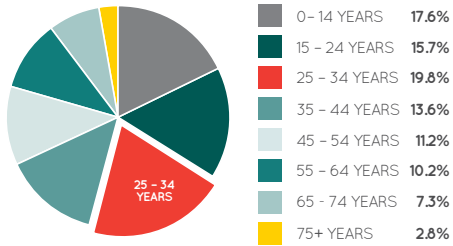

7.1m

COLES, KMART, HOYTS CINEMAS

ANNUAL CUSTOMER VISITS

MAJOR RETAILERS

DEMOGRAPHICS

WHITE COLLAR, MATURE FAMILIES, HOME OWNERS, YOUNG INDEPENDENTS

117,577

TRADE AREA POPULATION