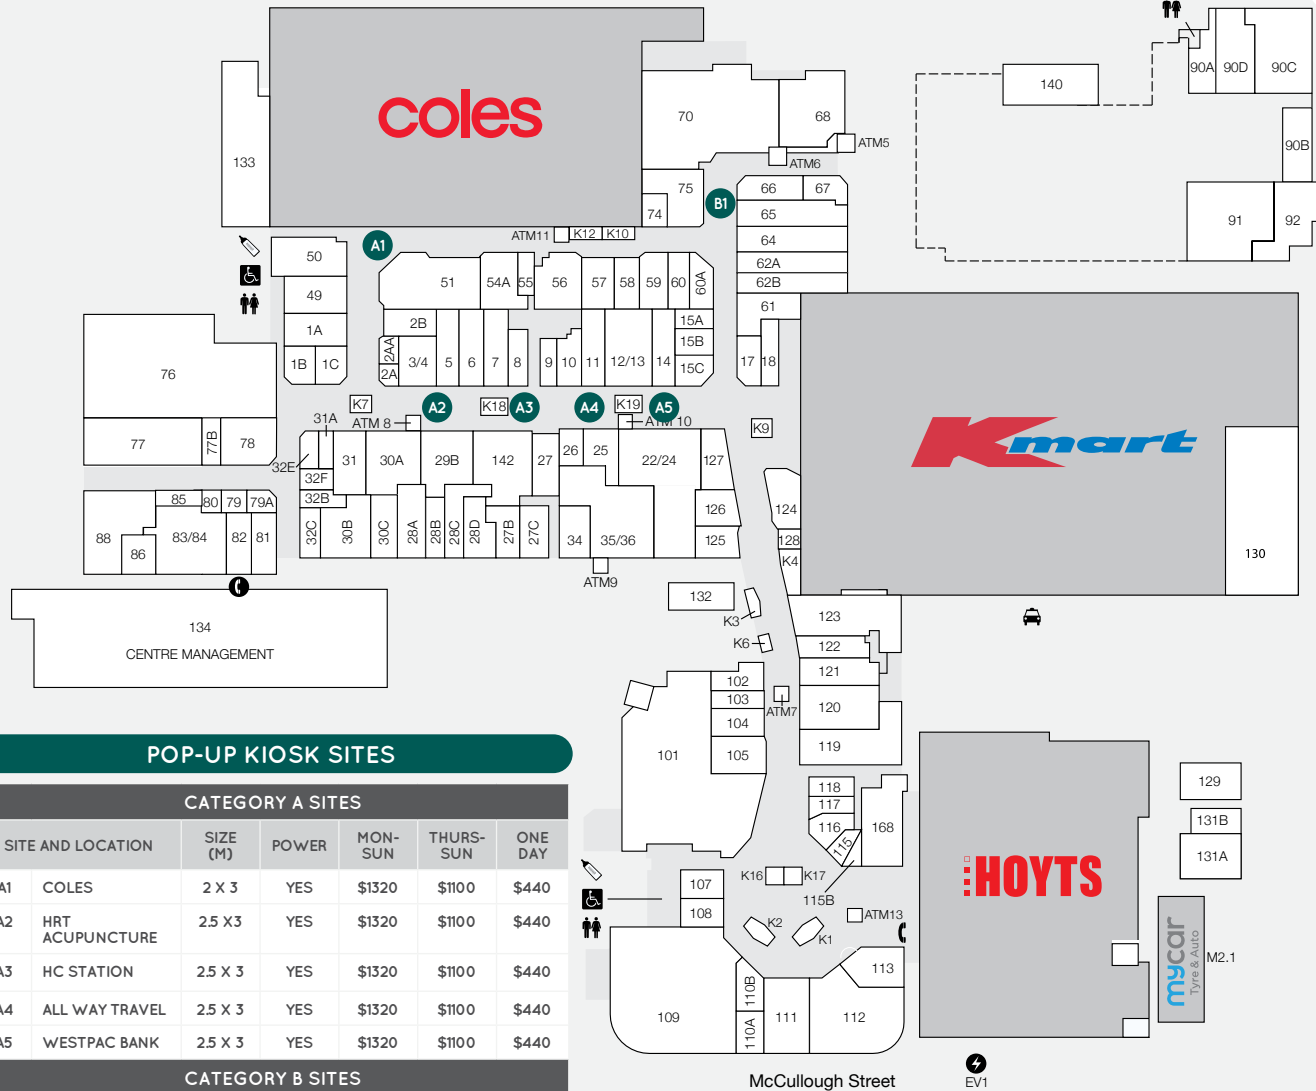

sunnybankplaza

KEY FEATURES

139 204m

NUMBER OF RETAILERS

TOTAL ANNUAL SALES (\$)

33,891 1,850

GROSS LEASABLE AREA (M2)

CAR PARKS 1200 ARE UNDERCOVER

7.1m

COLES, KMART, HOYTS CINEMAS

ANNUAL CUSTOMER VISITS

MAJOR RETAILERS

DEMOGRAPHICS

WHITE COLLAR, MATURE FAMILIES, HOME OWNERS, YOUNG INDEPENDENTS

117,577

TRADE AREA POPULATION

LEASING ENQUIRIES

JACKLYN OSBORN
M 0413 200 045

E josborn@popupfirst.com.au

OWNER:

MANAGED BY:

POP-UP KIOSK SITES

CATEGORY A SITES

SITE AND LOCATION	SIZE (M)	POWER	MON-SUN	THURS-SUN	ONE DAY
A1 COLES	2 X 3	YES	\$1320	\$1100	\$440
A2 HRT ACUPUNCTURE	2.5 X 3	YES	\$1320	\$1100	\$440
A3 HC STATION	2.5 X 3	YES	\$1320	\$1100	\$440
A4 ALL WAY TRAVEL	2.5 X 3	YES	\$1320	\$1100	\$440
A5 WESTPAC BANK	2.5 X 3	YES	\$1320	\$1100	\$440

CATEGORY B SITES

SITE AND LOCATION	SIZE (M)	POWER	MON-SUN	THURS-SUN	ONE DAY
B1 GIORDANO	2.5 X 3	NO	\$1100	\$990	\$330

MINIMUM WEEK BOOKINGS AND FEE LOADINGS WILL APPLY IN NOVEMBER AND DECEMBER. ALL PRICES GST INCLUSIVE.