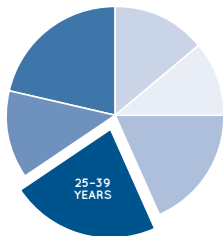

1,257

CAR PARKS 1,025 ARE UNDERCOVER

2.7m

ANNUAL CUSTOMER VISITS

WOOLWORTHS, BIG W

MAJOR RETAILERS

DEMOGRAPHICS

YOUNG FAMILIES, BLUE COLLAR WORKERS

0 - 14 YEARS	21%
15 - 24 YEARS	13%
25 - 39 YEARS	22%
40 - 54 YEARS	16%
55 - 64 YEARS	11%
65 + YEARS	14%

111,455

TRADE AREA POPULATION

LEASING ENQUIRIES

MAREE HAMILTON

M 0458 991 388 P 07 3275 8888

E maree.hamilton@retailfirst.com.au