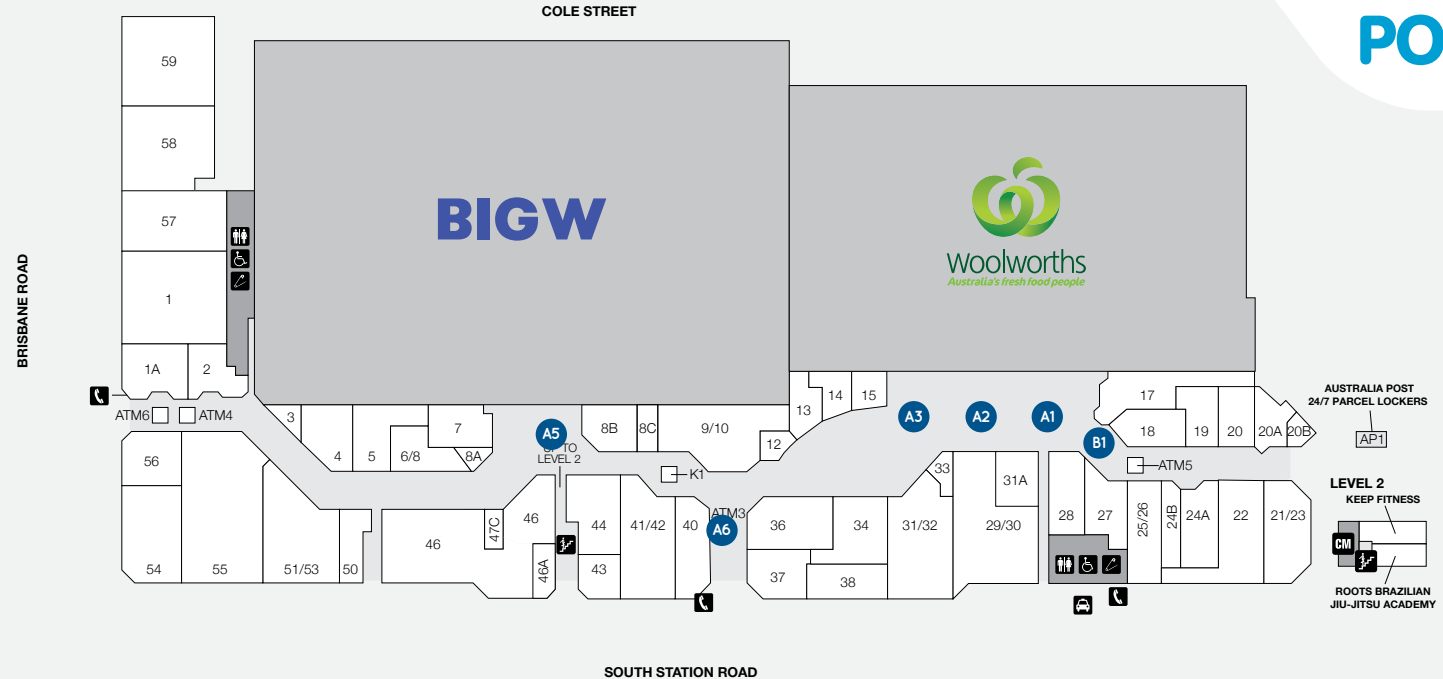

1,257

CAR PARKS 1,025 ARE UNDERCOVER

2.7m

ANNUAL CUSTOMER VISITS

WOOLWORTHS, BIG W

MAJOR RETAILERS

DEMOGRAPHICS

YOUNG FAMILIES, BLUE COLLAR WORKERS

POP-UP KIOSK SITES

CATEGORY A SITES						
SITE AND LOCATION		SIZE (M)	POWER	MON-SUN	THURS-SUN	ONE DAY
A1	WOOLWORTHS / BWS	4.2 X 3.0	YES	\$990	N/A	N/A
A2	WOOLWORTHS	4.2 X 3.0	YES	\$990	N/A	N/A
A3	WOOLWORTHS / FOOD COURT	4.2 X 3.0	YES	\$990	N/A	N/A
A5	BIG W	3.0 X 3.0	YES	\$990	\$770	N/A
A6	ROCKMANS	3.5 X 15	YES	\$990	\$770	N/A
CATEGORY B SITES						
B1	EB GAMES / PROUDS	2.0 X 2.0	NO	\$880	\$660	\$275